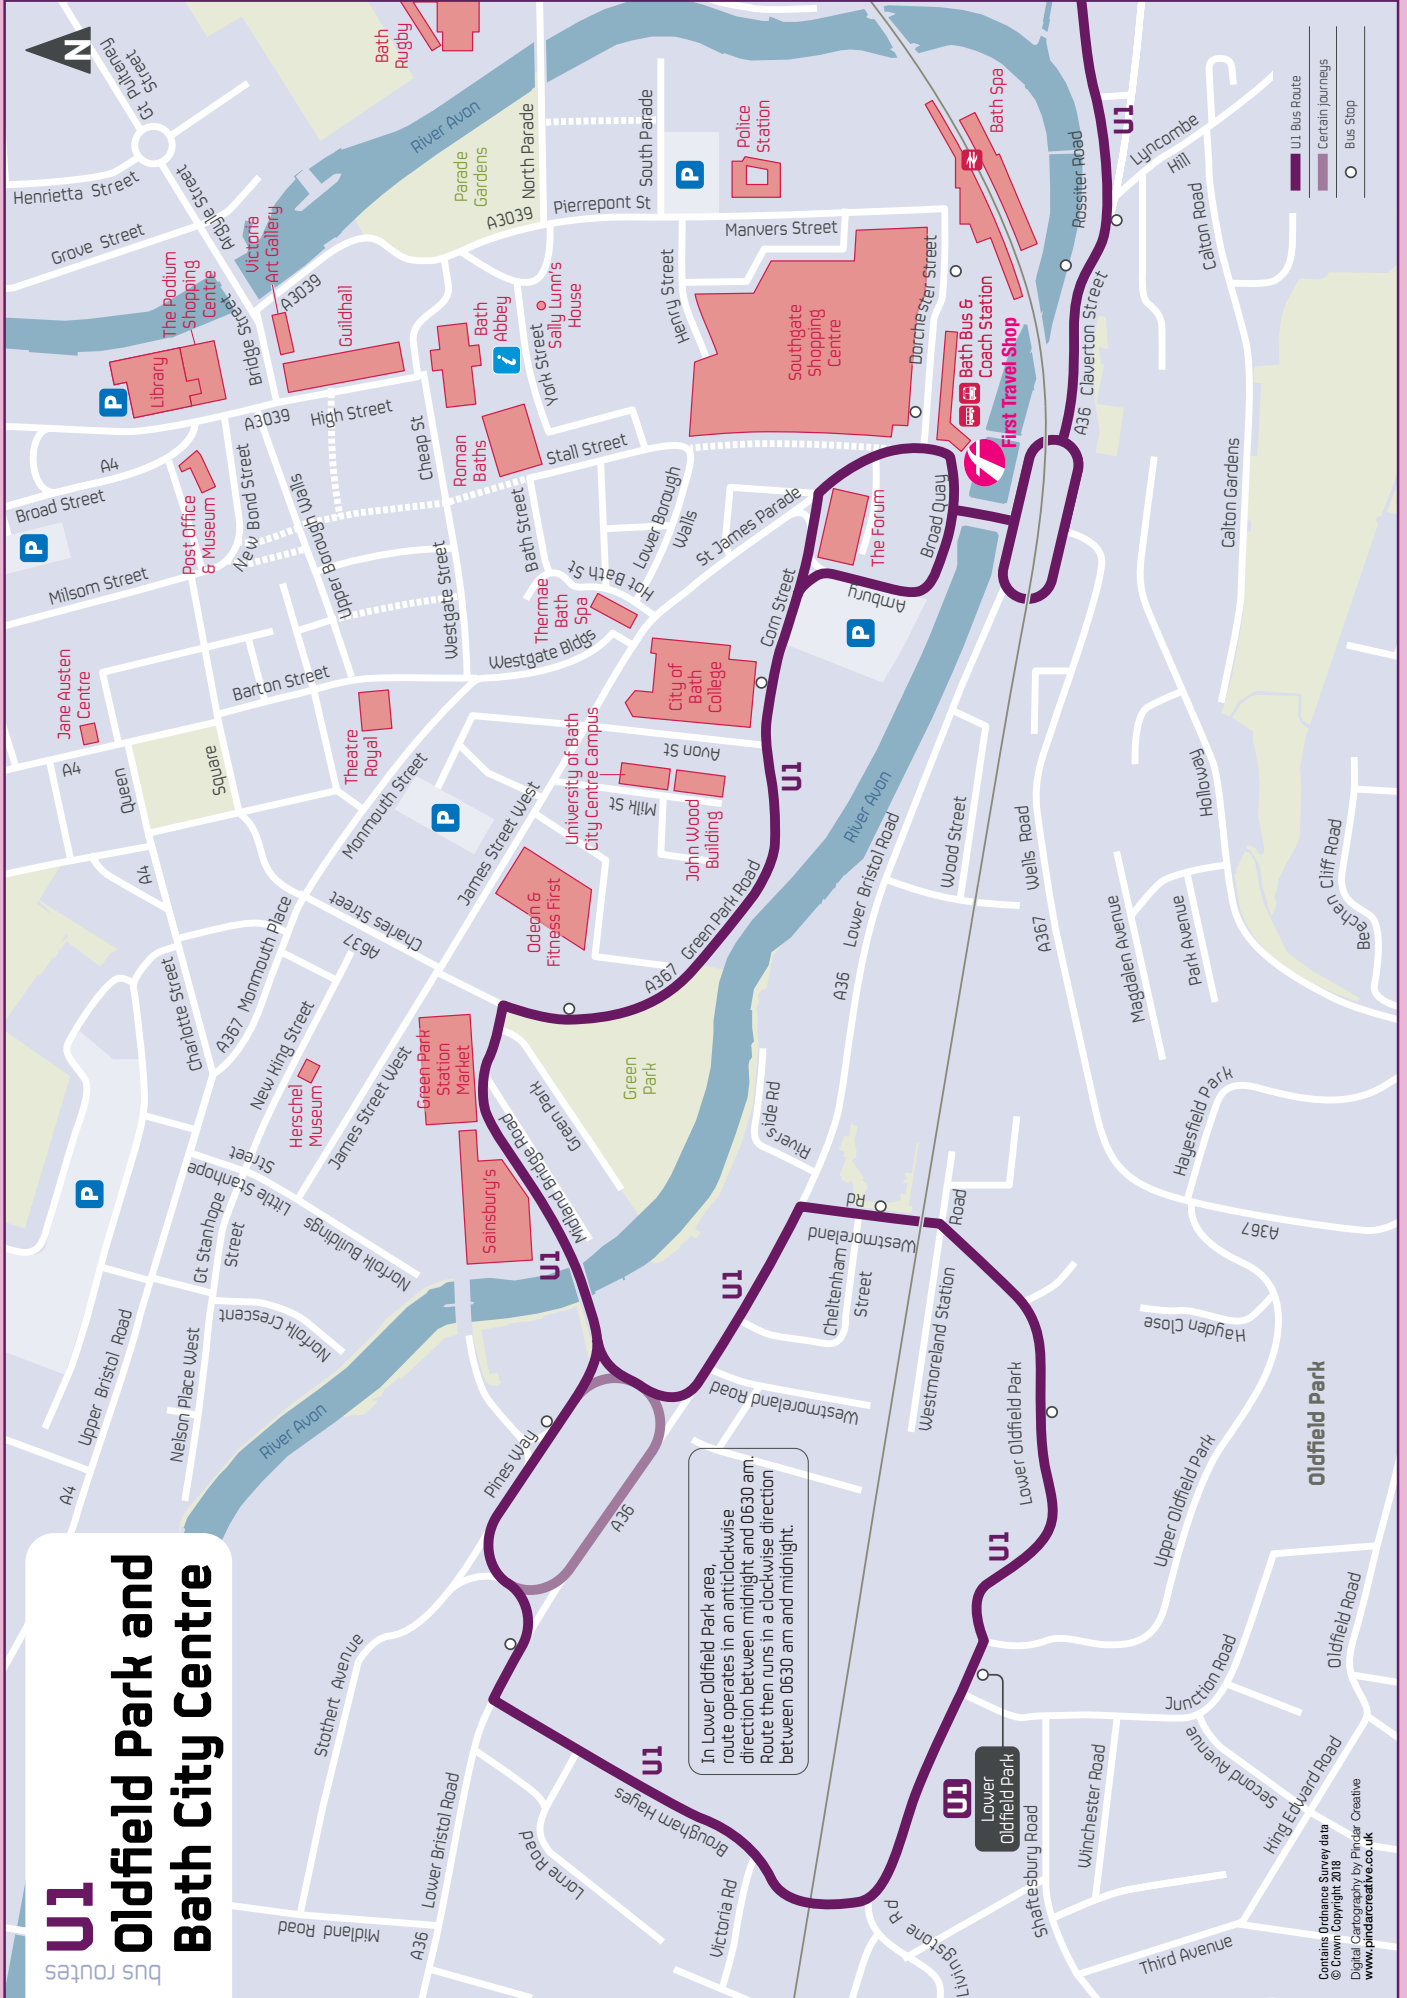

U1

University of Bath
city centre
Lower Oldfield Park

U2

University of Bath
Combe Down
Southdown
Twerton
Whiteway

from 2 September 2018

from **First** 

see map below for more detail

In Lower Oldfield Park area route operates in an anticlockwise direction between midnight and 06:30 am. Route then runs in a clockwise direction between 06:30 am and midnight.

- U1 Bus Route
- U2 Bus Route
- Between midnight and 06:30 only
- Direction of travel
- Terminus Point
- Timed Stop
- Bus Stop

U1
U2
bus routes

U1

Oldfield Park and Bath City Centre

bus routes

In Lower Oldfield Park area, route operates in an anticlockwise direction between midnight and 0630 am. Route then runs in a clockwise direction between 0630 am and midnight.

Service Number	U1	U1	U1	U1	U1	U1	U1	U1	U1	U1	U1	U1	U1	U1	U1	U1	U1	
University of Bath Arrivals Square	—	0435	0535	—	0635	—	—	—	0708	then at frequent intervals until	2315	2325	2335	2342	2350	0005	0020	
City Centre Ambury	—	0447	0547	—	0652	—	—	—	0725		2329	2339	2349	2354	0002	0017	0032	
Oldfield Park Lower Oldfield Park (S)	—	—	—	0643	0658	0707	0715	0723	0731		2335	2345	2355	2400	—	—	—	
Oldfield Park Lower Oldfield Park (N)	0354	0454	0554	—	—	—	—	—	—		—	—	—	—	—	0009	0024	0039
City Centre Corn Street	0401	0501	0601	0649	0704	0713	0721	0729	0740		2346	—	0002	—	0016	0031	0046	
University of Bath Arrivals Square	0412	0512	0612	0701	0716	0725	0733	0741	0756	2357	—	0013	—	0027	0042	0057		