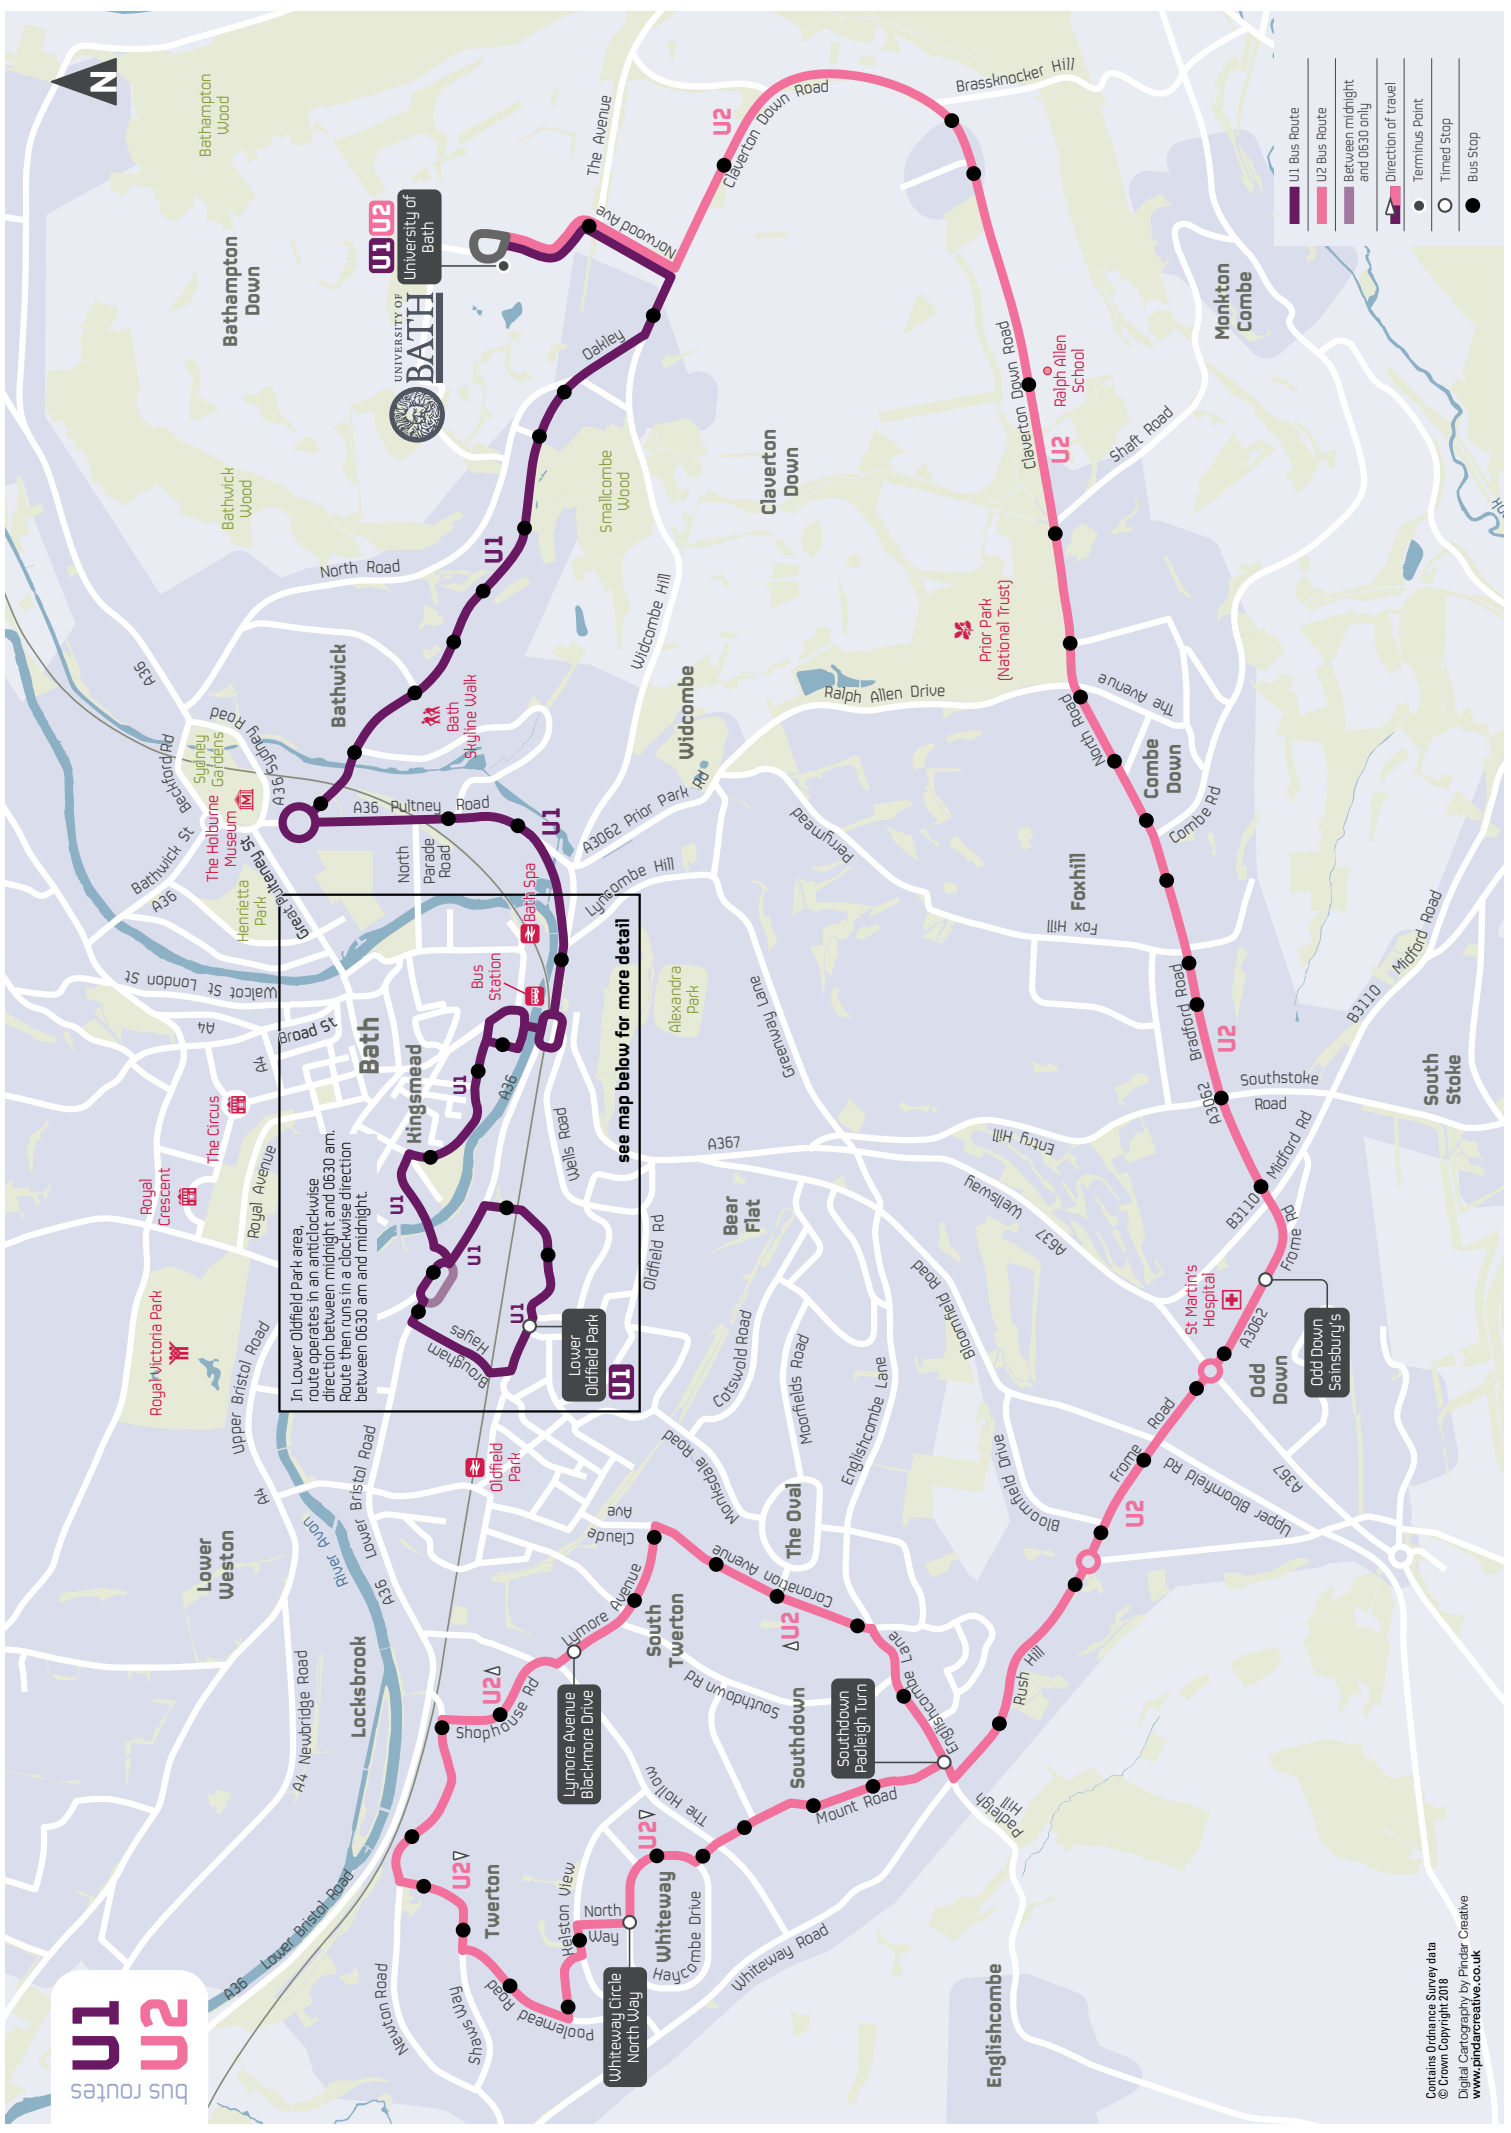

U1

University of Bath
city centre
Lower Oldfield Park

U2

University of Bath
Combe Down
Southdown
Twerton
Whiteway

from 2 September 2018

from **First** 

see map below for more detail

In Lower Oldfield Park area route operates in an anticlockwise direction between midnight and 06:30 am. Route then runs in a clockwise direction between 06:30 am and midnight.

- U1 Bus Route
- U2 Bus Route
- Between midnight and 06:30 only
- Direction of travel
- Terminus Point
- Timed Stop
- Bus Stop

U1
U2
bus routes

U1

Oldfield Park and Bath City Centre

bus routes

In Lower Oldfield Park area, route operates in an anticlockwise direction between midnight and 0630 am. Route then runs in a clockwise direction between 0630 am and midnight.